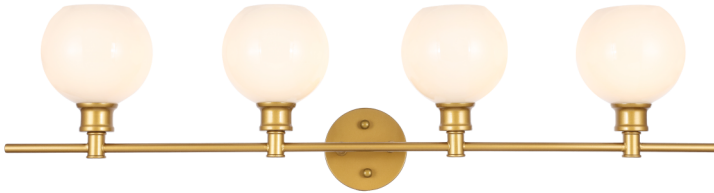

## COLLIER COLLECTION

Collier 4-Light Wall lamp Frosted white Glass

Black  
Item No:LD2323BK

Brass  
Item No:LD2323BR

Chrome  
Item No:LD2323C

Available Finishes

### Dimensions

Back plate Size(in)	D4.7"H1"
Chain/Rod Length	N/A
Width	37.6"
Extension	8"
Height	9.8"
Maximum Height	N/A

### Specifications

Finish	3 Finishes
Material	Iron / Glass
Glass Color	Frosted white
Type	Wall lamp
Hanging Device	N/A
Voltage	110-125V
Dimmable	Yes
Warranty	1 Year Limited
Shipment Type	Small Parcel