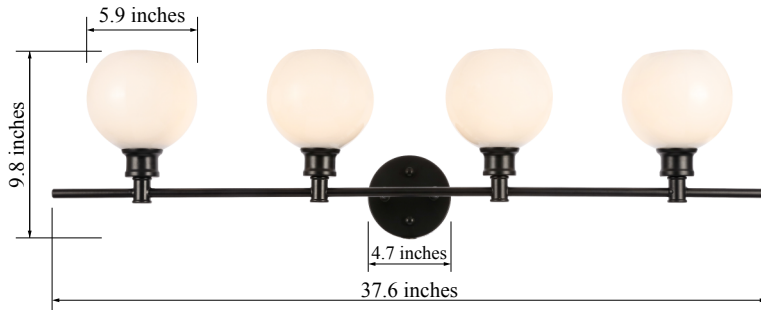

## COLLIER COLLECTION

Collier 4-Light Wall lamp Frosted white Glass

Black  
Item No:LD2323BK

Brass  
Item No:LD2323BR

Chrome  
Item No:LD2323C

Available Finishes

### Dimensions

Back plate Size(in)	D4.7"H1"
Chain/Rod Length	N/A
Width	37.6"
Extension	8"
Height	9.8"
Maximum Height	N/A

### Specifications

Finish	3 Finishes
Material	Iron / Glass
Glass Color	Frosted white
Type	Wall lamp
Hanging Device	N/A
Voltage	110-125V
Dimmable	Yes
Warranty	1 Year Limited
Shipment Type	Small Parcel